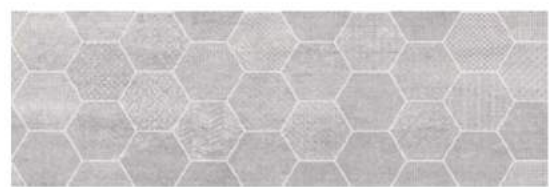

## Cocina

ALPS STAR MAT/MATE 31,6x 90 cm / 12,4"x 35,4"

ALPS STAR NEGRO MAT/MATE 31,6x 90 cm / 12,4"x 35,4"

RHIN HEXA BEIGE MAT/MATE 31,6x 90 cm / 12,4"x 35,4"

RHIN HEXA GRIS MAT/MATE 31,6x 90 cm / 12,4"x 35,4"